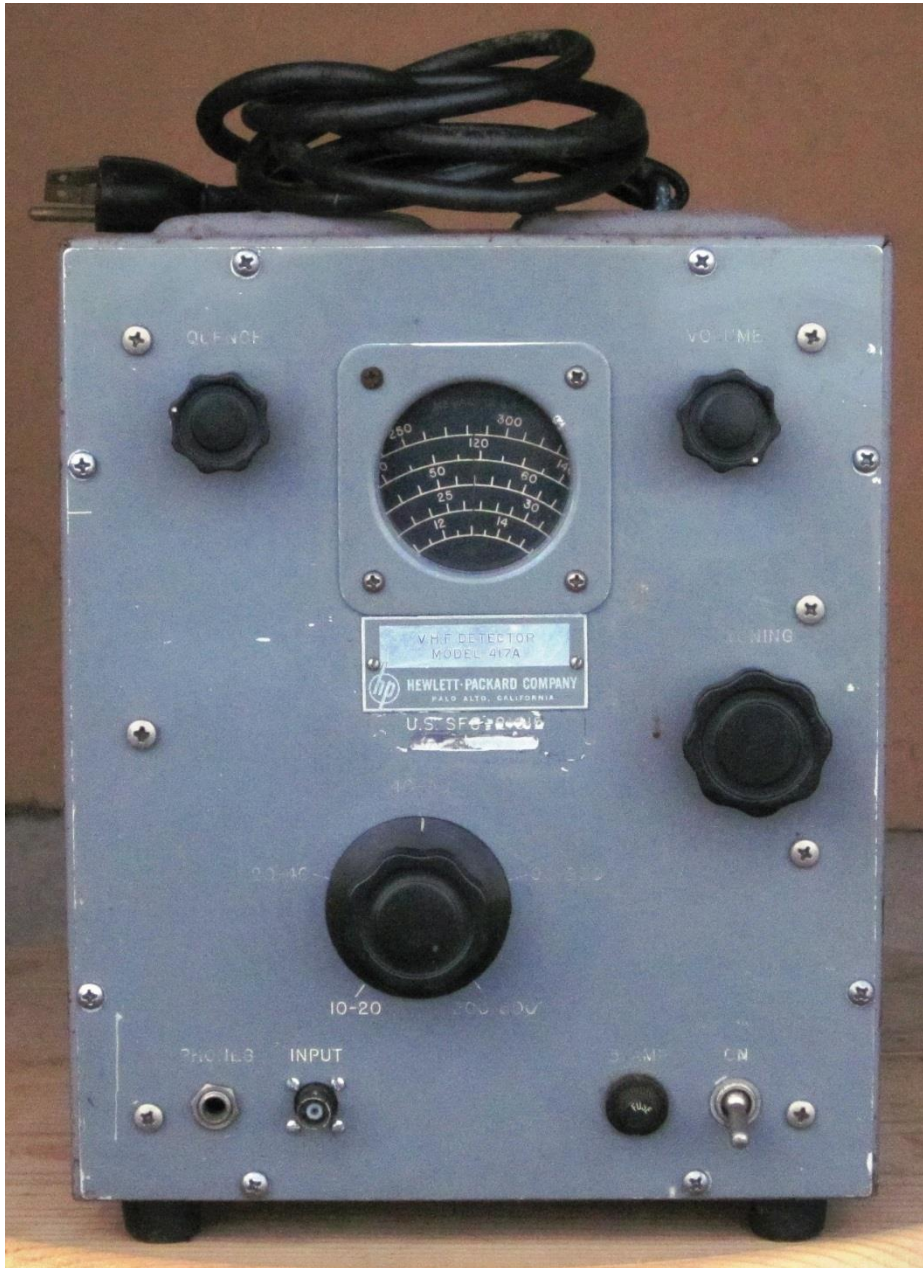

Size: 16.75" wide - 4" tall - 19.75" deep

Weight: 18.2 lbs

Serial Number: 120663

Price: \$25

Nelson Research, Inc. 2142 – N. 88th St. Seattle, WA. 98103 USA
206-498-9447 Craigmil @ aol.com

HP Model 417A Frequency Selective VHF Detector

Size: 9.25" wide - 13" tall - 9.75" deep

Weight: 18.8 lbs

Serial Number: 90

Price: \$15

Nelson Research, Inc. 2142 – N. 88th St. Seattle, WA. 98103 USA
206-498-9447 Craigmil @ aol.com

HP RF-Microwave Power Meter for Use With a Bolometer Sensor

Size: 8" wide – 11.5" tall – 14.5" deep

Weight: 13.2 lbs

Serial Number: 2191

Price: \$10

Nelson Research, Inc. 2142 – N. 88th St. Seattle, WA. 98103 USA
206-498-9447 Craigmil @ aol.com

HP Model 411A RF Millivoltmeter - Front