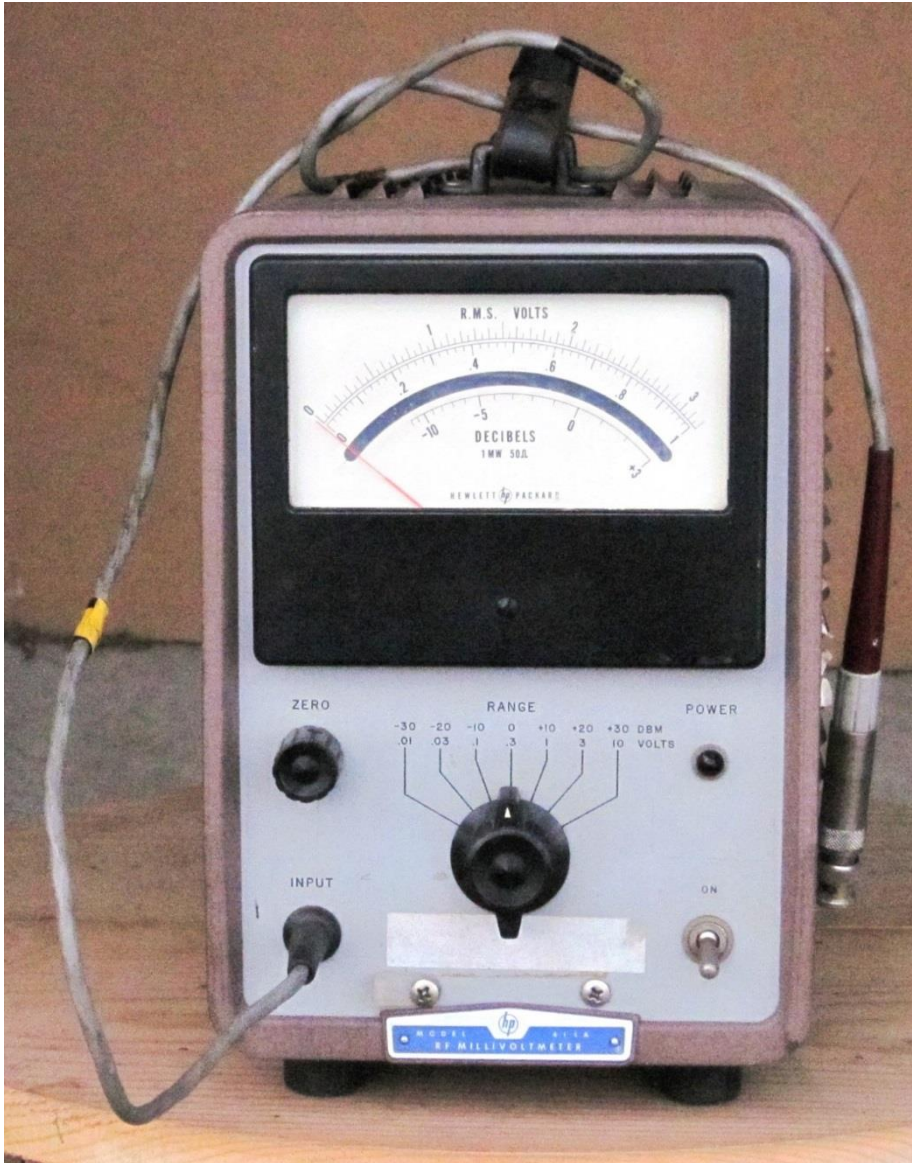

Size: 9.25" wide - 13" tall - 9.75" deep

Weight: 18.8 lbs

Serial Number: 90

Price: \$15

Nelson Research, Inc. 2142 – N. 88th St. Seattle, WA. 98103 USA
206-498-9447 Craigmil @ aol.com

HP RF-Microwave Power Meter for Use With a Bolometer Sensor

Size: 8" wide – 11.5" tall – 14.5" deep

Weight: 13.2 lbs

Serial Number: 2191

Price: \$10

Nelson Research, Inc. 2142 – N. 88th St. Seattle, WA. 98103 USA
206-498-9447 Craigmil @ aol.com

HP Model 411A RF Millivoltmeter - Front

Size: 7.5" wide – 11.5" tall - 12.75" deep

Weight: 11.6 lbs

Serial Number: 131-01038

Price: \$25

Nelson Research, Inc. 2142 – N. 88th St. Seattle, WA. 98103 USA
206-498-9447 Craigmail @ aol.com

HP Model 411A RF Millivoltmeter - Back