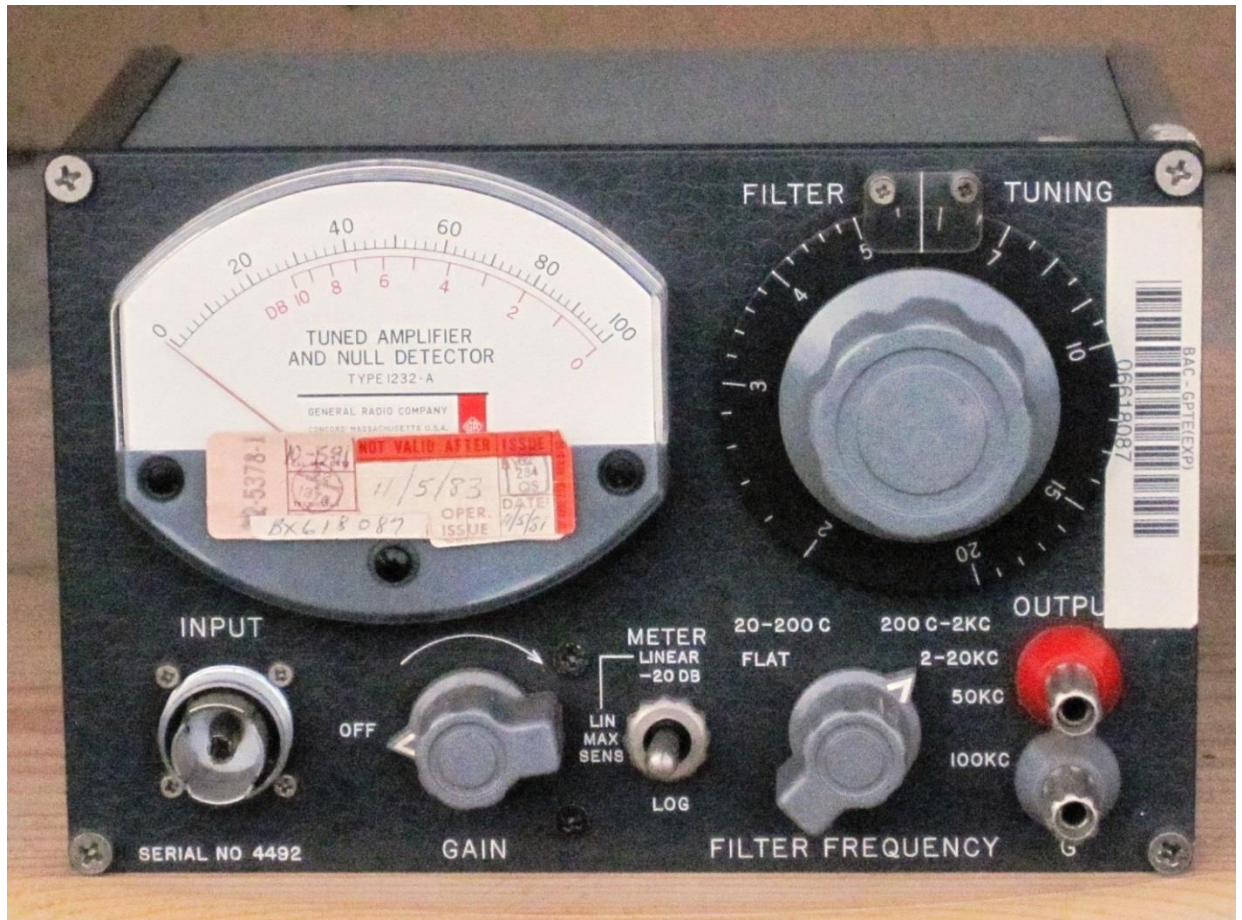

Size: 6.75" wide – 11" tall – 6.5" deep

Weight: 6.4 lbs

Serial Number: unknown

Price: \$20

Nelson Research, Inc. 2142 – N. 88th St. Seattle, WA. 98103 USA
206-498-9447 Craigmail @ aol.com

General Radio Model 1232A Tuned Amplifier and Null Detector